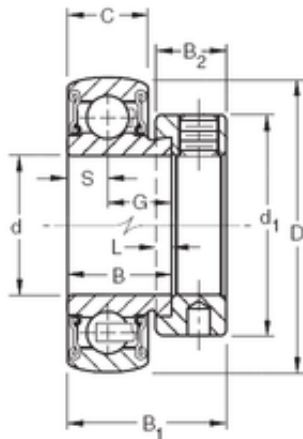

## 30,1625 mm x 62 mm x 23,82 mm TIMKEN RA103RRB Insert Bearings Spherical OD

Bearing No. RA103RRB

Size	30.1625x62x23.82 mm
Bore Diameter	30,1625 mm
Outer Diameter	62 mm
Width	23,82 mm
d	30,1625 mm
D	62 mm
B	23,82 mm
C	18 mm
d1	44,1 mm
B1	35,7 mm
B2	15,9 mm
G	14,81 mm
L	4 mm
S	8,99 mm
Weight	0,318 Kg
Basic dynamic load rating (C)	21,8 kN

RA103RRB Bearing 2D drawings and 3D CAD models