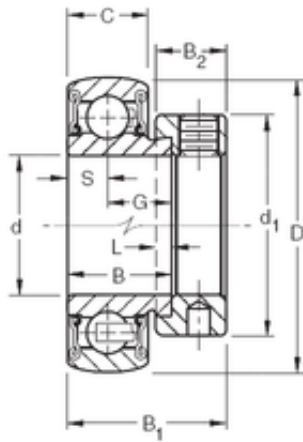

## 41,275 mm x 85 mm x 30,18 mm TIMKEN RA110RRB Insert Bearings Spherical OD

Bearing No. RA110RRB

Size	41.275x85x30.18 mm
Bore Diameter	41,275 mm
Outer Diameter	85 mm
Width	30,18 mm
d	41,275 mm
D	85 mm
B	30,18 mm
C	22 mm
d1	63,5 mm
B1	43,7 mm
B2	18,3 mm
G	19,18 mm
L	4,8 mm
S	11 mm
Weight	0,78 Kg
Basic dynamic load rating (C)	36 kN

RA110RRB Bearing 2D drawings and 3D CAD models