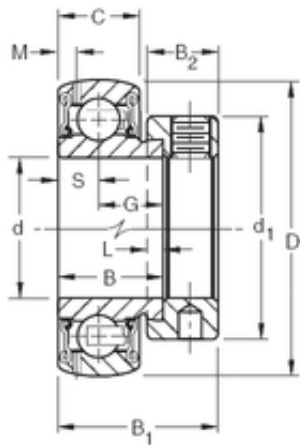

NTN BEARING DRIVESHAFT, INC.

55,5625 mm x 100 mm x 32,54 mm TIMKEN GRA203RRB Insert Bearings Spherical OD

Bearing No. GRA203RRB

Size	55.5625x100x32.54 mm
Bore Diameter	55,5625 mm
Outer Diameter	100 mm
Width	32,54 mm
d	55,5625 mm
D	100 mm
B	32,54 mm
C	24 mm
d1	76,2 mm
B1	48,4 mm
B2	20,6 mm
G	20,55 mm
L	4,8 mm
M	4,9 mm
S	11,99 mm
Weight	0,807 Kg
Basic dynamic load rating (C)	48 kN

GRA203RRB Bearing 2D drawings and 3D CAD models