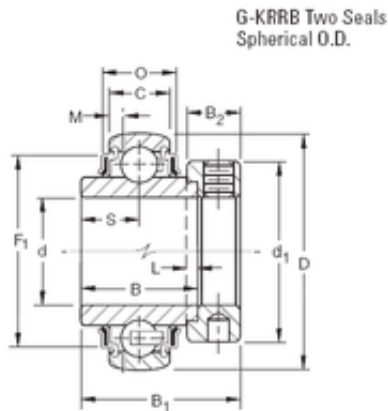

NTN BEARING DRIVESHAFT, INC.

31.75 mm x 72 mm x 37,7 mm TIMKEN G1104KRRB Insert Bearings Spherical OD

Bearing No. G1104KRRB

Size	31.75x72x37.7 mm
Bore Diameter	31.75 mm
Outer Diameter	72 mm
Width	37,7 mm
d	31.75 mm
D	72 mm
B	37,7 mm
C	19 mm
P	21,74 mm
O	60,55 mm
d1	54 mm
B1	3,68 mm
B2	17,1 mm
L	4 mm
S	18,85 mm
F1	51,2 mm
Weight	0,653 Kg
Basic dynamic load rating (C)	28,5 kN

G1104KRRB Bearing 2D drawings and 3D CAD models