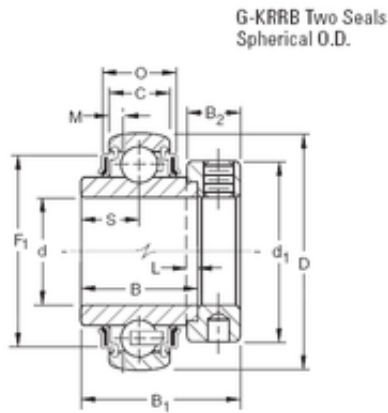

NTN BEARING DRIVESHAFT, INC.

34,925 mm x 72 mm x 37,7 mm TIMKEN G1106KRRB Insert Bearings Spherical OD

Bearing No. G1106KRRB

Size	34.925x72x37.7 mm
Bore Diameter	34,925 mm
Outer Diameter	72 mm
Width	37,7 mm
d	34,925 mm
D	72 mm
B	37,7 mm
C	19 mm
P	21,74 mm
O	60,55 mm
d1	54 mm
B1	3,68 mm
B2	17,1 mm
L	4 mm
S	18,85 mm
F1	51,2 mm
Weight	0,585 Kg
Basic dynamic load rating (C)	28,5 kN

G1106KRRB Bearing 2D drawings and 3D CAD models