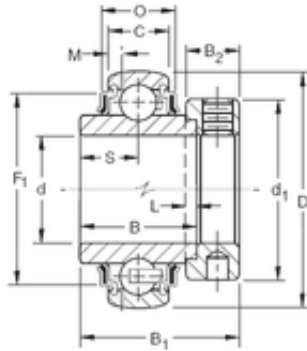

NTN BEARING DRIVESHAFT, INC.

G-KRRB Two Seals
Spherical O.D.

42,8625 mm x 85 mm x 42,86 mm TIMKEN G1111KRRB Insert Bearings Spherical OD

Bearing No. G1111KRRB

Size	42.8625x85x42.86 mm
Bore Diameter	42,8625 mm
Outer Diameter	85 mm
Width	42,86 mm
d	42,8625 mm
D	85 mm
B	42,86 mm
C	22 mm
P	27,18 mm
O	73,86 mm
d1	63,5 mm
B1	4,55 mm
B2	18,3 mm
L	4,8 mm
S	21,4 mm
F1	56,4 mm
Weight	0,88 Kg
Basic dynamic load rating (C)	36 kN

G1111KRRB Bearing 2D drawings and 3D CAD models