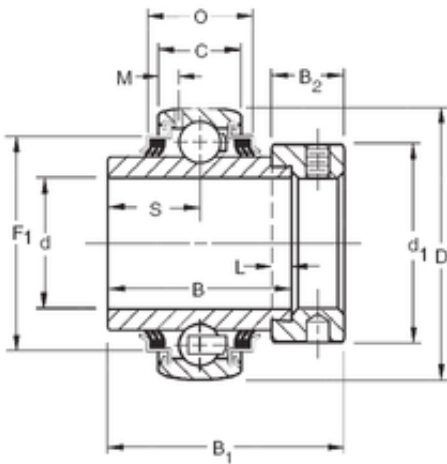

NTN BEARING DRIVESHAFT, INC.

55,5625 mm x 100 mm x 55,56 mm TIMKEN G1203KPPB4 Insert Bearings Spherical OD

Bearing No. G1203KPPB4

Size	55.5625x100x55.56 mm
Bore Diameter	55,5625 mm
Outer Diameter	100 mm
Width	55,56 mm
d	55,5625 mm
D	100 mm
B	55,56 mm
C	24 mm
O	29,01 mm
d1	76,2 mm
B1	71,4 mm
B2	20,6 mm
L	4,8 mm
M	5,41 mm
S	27,8 mm
F1	87,17 mm
Weight	1,365 Kg
Basic dynamic load rating (C)	48,1 kN

G1203KPPB4 Bearing 2D drawings and 3D CAD models