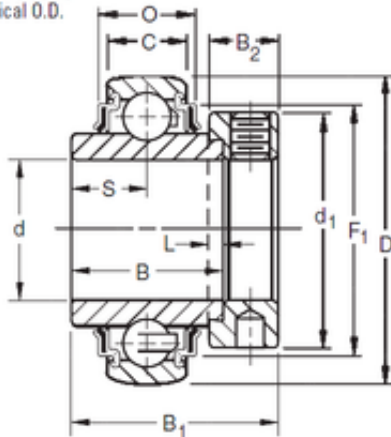

NTN BEARING DRIVESHAFT, INC.

KRRB Two Seals
Spherical O.D.

22,225 mm x 52 mm x 34,92 mm TIMKEN 1014KRRB Insert Bearings Spherical OD

Bearing No. 1014KRRB

Size	22.225x52x34.92 mm
Bore Diameter	22,225 mm
Outer Diameter	52 mm
Width	34,92 mm
d	22,225 mm
D	52 mm
B	34,92 mm
C	15 mm
P	15,82 mm
O	16,66 mm
d1	38,1 mm
B1	44,1 mm
B2	13,5 mm
L	4 mm
S	17,5 mm
F1	45,19 mm
Weight	0,272 Kg
Basic dynamic load rating (C)	15,8 kN

1014KRRB Bearing 2D drawings and 3D CAD models