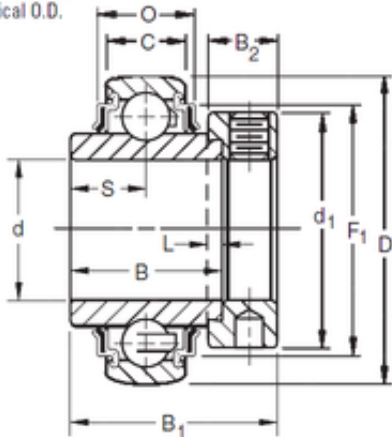

# NTN BEARING DRIVESHAFT, INC.

KRRB Two Seals  
Spherical O.D.

41,275 mm x 85 mm x 42,86 mm TIMKEN  
1110KRRB Insert Bearings Spherical OD

Bearing No. 1110KRRB

Size	41.275x85x42.86 mm
Bore Diameter	41,275 mm
Outer Diameter	85 mm
Width	42,86 mm
d	41,275 mm
D	85 mm
B	42,86 mm
C	19 mm
P	21,59 mm
O	24,18 mm
d1	63,5 mm
B1	56,4 mm
B2	18,3 mm
L	4,8 mm
S	21,4 mm
F1	73,86 mm
Weight	0,898 Kg
Basic dynamic load rating (C)	36 kN

1110KRRB Bearing 2D drawings and 3D CAD models