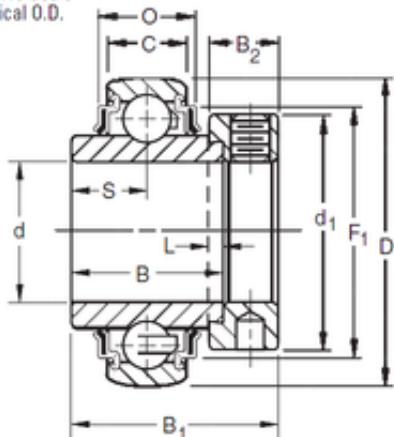

NTN BEARING DRIVESHAFT, INC.

KRRB Two Seals
Spherical O.D.

34,925 mm x 72 mm x 37,7 mm TIMKEN
1106KRRB Insert Bearings Spherical OD

Bearing No. 1106KRRB

Size	34.925x72x37.7 mm
Bore Diameter	34,925 mm
Outer Diameter	72 mm
Width	37,7 mm
d	34,925 mm
D	72 mm
B	37,7 mm
C	17 mm
P	18,34 mm
O	19,69 mm
d ₁	54 mm
B ₁	51,2 mm
B ₂	17,1 mm
L	4 mm
S	18,85 mm
F ₁	60,55 mm
Weight	0,572 Kg
Basic dynamic load rating (C)	28,5 kN

1106KRRB Bearing 2D drawings and 3D CAD models