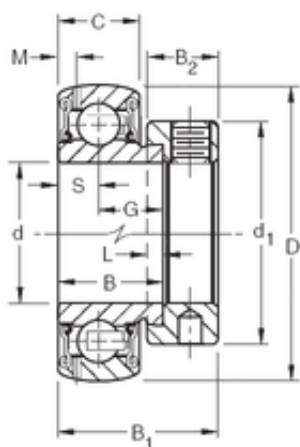

## 23,8125 mm x 52 mm x 21,44 mm TIMKEN GRA015RRB Insert Bearings Spherical OD

Bearing No. GRA015RRB

Size	23.8125x52x21.44 mm
Bore Diameter	23,8125 mm
Outer Diameter	52 mm
Width	21,44 mm
d	23,8125 mm
D	52 mm
B	21,44 mm
C	15 mm
d1	38,1 mm
B1	31 mm
B2	13,5 mm
G	13,92 mm
L	4 mm
M	3,61 mm
S	7,49 mm
Weight	0,2 Kg
Basic dynamic load rating (C)	15,8 kN

GRA015RRB Bearing 2D drawings and 3D CAD models